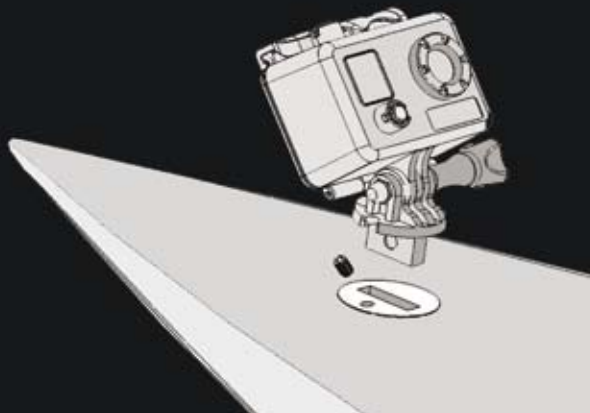

# Surf HERO™

On-board video™ camera

Actual Surf HERO video still.

The Surf HERO is a quick-release board-mountable mini digital camera. Shoot 56 minutes of video with sound or 5 megapixel photos automatically for over an hour while you surf. Waterproof to 100'.

### The Surf HERO includes two removable mounting options.

Included are a stick-on baseplate and FCS™ compatible plug mounting system. Both systems allow the camera to be quickly attached and removed from your surfboard.

The sleek fin plug system requires an FCS™ center fin plug to be installed in top deck of board 9" -11" back from shortboard nose or on nose of longboard.

Actual Surf HERO photo and video.

Actual video stills.